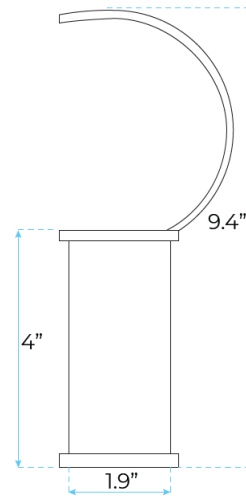

BATHSELECT BRASS TOUCHLESS AUTOMATIC WATERFALL SENSOR FAUCET IN FINISH SPECS

Specs:

- Sensing Distance: 12- 18cm (adjustable)
- Power Supply: AC 220V (50/60 HZ), DC 6V 4
- AA alkaline battery
- Power Consumption static: $\leq 0.5\text{mw}$
- Water Temperature: 0.1-80 degree
- Environment Temp: 0.1-45 degree
- Suggest Water Pressure: 0.05-0.6Bar
- Switching Time: $< 0.7\text{s}$
- Operation Consumption: $< 60\mu\text{A}$
- Overall Power Consumption : $< 0.5\text{W}$
- Life Cycle: 500,000 times on/off
- Water supply pipe size: DN15 (G1/2")
- Water flow: 8L/min